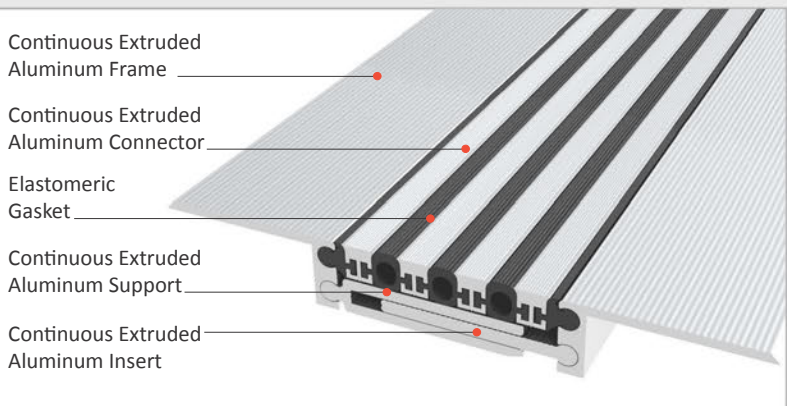

AS U236 surface mounted floor profiles can easily be applied to all types of floors and load bearing capacity is designed for heavy vehicles, cars or pedestrians depending on the gap inquired. Adjustable interlocking profile and gasket configuration makes it available for gaps up to 200 mm and enables to meet displacements in 3 directions. If inquired, AS U236 can be applied with wall type AS U136 and this dual application brings in a decorative aspect. Profiles are delivered factory-assembled.

- Application Areas** : Indoor & Outdoor / Floor
Ideal for : Factories, Warehouses, Car Parks, Shopping Malls, Airports, Residences, Hospitals, Hotels, Public & Commercial Buildings etc.
Material : Mill Finish Aluminum (Anodizing optional), TPE Gasket
Aluminum Alloy : 6063 AA-USA / EN AW 6063
Optional Supplies : Fire Barrier, Waterproof EPDM membrane

FLOOR

* Visuals are representative and the profile configuration may differ depending on the characteristics requested.

GASKET COLORS: BLACK, GREY, BEIGE, Custom Colors available.

LOCATION	MODEL	GAP (Fb) mm	HEIGHT (H) MM	OVERALL WIDTH (B) mm	VISIBLE WIDTH (S) mm	MOVEMENT (W) mm	LOAD CAPACITY	STANDARD LENGTH (mt)
Floor to Floor	AS U236-035	35	28	155	155	± 2	70 kN 120 kN	3
	AS U236-060	60	28	180	180	± 4	35 kN 90 kN	3
	AS U236-080	80	28	200	200	± 6	25 kN 50 kN	3
	AS U236-100	100	28	220	220	± 8		3
	AS U236-120	120	28	240	240	± 10		3
	AS U236-160	160	28	280	280	± 16		3
	AS U236-200	200	28	320	320	± 18		3

Note: Please ask for different sizes

Profil No Profile Number	AS U236 100	AS U236 100K
Fb (mm)	100	100
H (mm) yaklaşık approx.	28	28
W± (mm) yaklaşık approx.	±8	±8
Renk Color	Alüminyum: Natürel, Filtiller: Siyah, gri, diğer Aluminum: Natural, Inserts: Black, grey, others	
Malzeme Material	Alüminyum, TPE Termoplastik Elastomer Aluminum, TPE Thermoplastic Elastomer	
Standart Uzunluk Standard Length	3	
Yükleme Kapasitesi Load-Bearing Capacity	