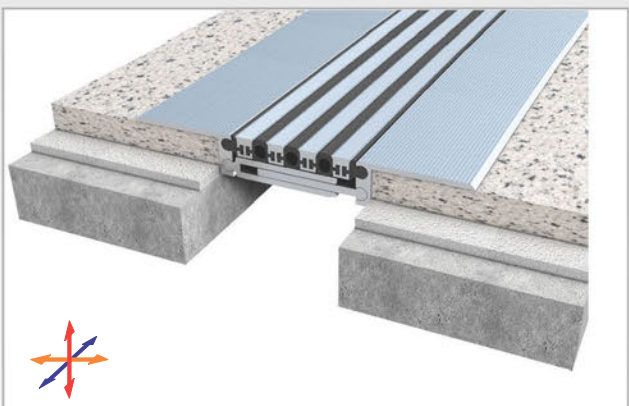

AS U236 surface mounted floor profiles can easily be applied to all types of floors and load bearing capacity is designed for heavy vehicles, cars or pedestrians depending on the gap inquired. Adjustable interlocking profile and gasket configuration makes it available for gaps up to 200 mm and enables to meet displacements in 3 directions. If inquired, AS U236 can be applied with wall type AS U136 and this dual application brings in a decorative aspect. Profiles are delivered factory-assembled.

- Application Areas** : Indoor & Outdoor / Floor
Ideal for : Factories, Warehouses, Car Parks, Shopping Malls, Airports, Residences, Hospitals, Hotels, Public & Commercial Buildings etc.
Material : Mill Finish Aluminum (Anodizing optional), TPE Gasket
Aluminum Alloy : 6063 AA-USA / EN AW 6063
Optional Supplies : Fire Barrier, Waterproof EPDM membrane

FLOOR

* Visuals are representative and the profile configuration may differ depending on the characteristics requested.

GASKET COLORS: BLACK, GREY, BEIGE, Custom Colors available.

LOCATION	MODEL	GAP (Fb) mm	HEIGHT (H) MM	OVERALL WIDTH (B) mm	VISIBLE WIDTH (S) mm	MOVEMENT (W) mm	LOAD CAPACITY	STANDARD LENGTH (mt)
Floor to Floor	AS U236-035	35	28	155	155	± 2	70 kN 120 kN	3
	AS U236-060	60	28	180	180	± 4	35 kN 90 kN	3
	AS U236-080	80	28	200	200	± 6	25 kN 50 kN	3
	AS U236-100	100	28	220	220	± 8		3
	AS U236-120	120	28	240	240	± 10		3
	AS U236-160	160	28	280	280	± 16		3
	AS U236-200	200	28	320	320	± 18		3

Note: Please ask for different sizes

Profil No Profile Number	AS U236 100	AS U236 100K
Fb (mm)	100	100
H (mm) yaklaşık approx.	28	28
W± (mm) yaklaşık approx.	±8	±8
Renk Color	Alüminyum: Natürel, Filtiller: Siyah, gri, diğer Aluminum: Natural, Inserts: Black, grey, others	
Malzeme Material	Alüminyum, TPE Termoplastik Elastomer Aluminum, TPE Thermoplastic Elastomer	
Standart Uzunluk Standard Length	3	
Yükleme Kapasitesi Load-Bearing Capacity	