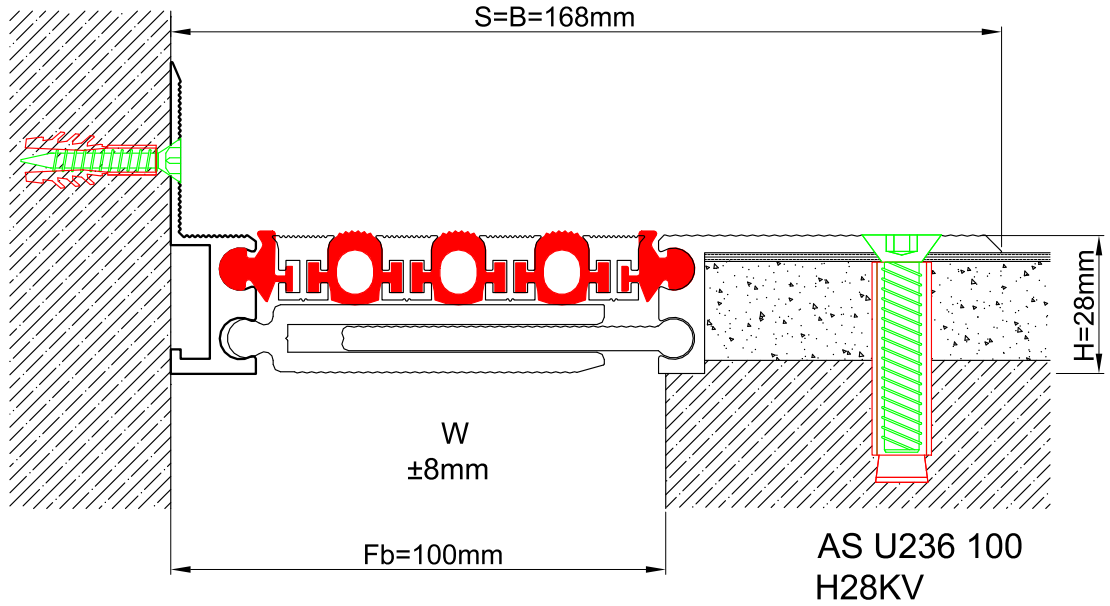

AS U236 surface mounted floor profiles can easily be applied to all types of floors and load bearing capacity is designed for heavy vehicles, cars or pedestrians depending on the gap inquired. Adjustable interlocking profile and gasket configuration makes it available for gaps up to 200 mm and enables to meet displacements in 3 directions. If inquired, AS U236 can be applied with wall type AS U136 and this dual application brings in a decorative aspect. Profiles are delivered factory-assembled.

FLOOR

* Visuals are representative and the profile configuration may differ depending on the characteristics requested.

GASKET COLORS: BLACK, GREY, BEIGE, Custom Colors available.

LOCATION	MODEL	GAP (Fb) mm	HEIGHT (H) MM	OVERALL WIDTH (B) mm	VISIBLE WIDTH (S) mm	MOVEMENT (W) mm	LOAD CAPACITY	STANDARD LENGTH (mt)
Floor to Floor	AS U236-035	35	28	155	155	± 2	70 kN 120 kN	3
	AS U236-060	60	28	180	180	± 4	35 kN 90 kN	3
	AS U236-080	80	28	200	200	± 6	25 kN 50 kN	3
	AS U236-100	100	28	220	220	± 8		3
	AS U236-120	120	28	240	240	± 10		3
	AS U236-160	160	28	280	280	± 16		3
	AS U236-200	200	28	320	320	± 18		3

Note: Please ask for different sizes

Profil No Profile Number	AS U236 100	AS U236 100K
Fb (mm)	100	100
H (mm) yaklaşık approx.	28	28
W± (mm) yaklaşık approx.	±8	±8
Renk Color	Alüminyum: Natürel, Filtiller: Siyah, gri, diğer Aluminum: Natural, Inserts: Black, grey, others	
Malzeme Material	Alüminyum, TPE Termoplastik Elastomer Aluminum, TPE Thermoplastic Elastomer	
Standart Uzunluk Standard Length	3	
Yükleme Kapasitesi Load-Bearing Capacity	