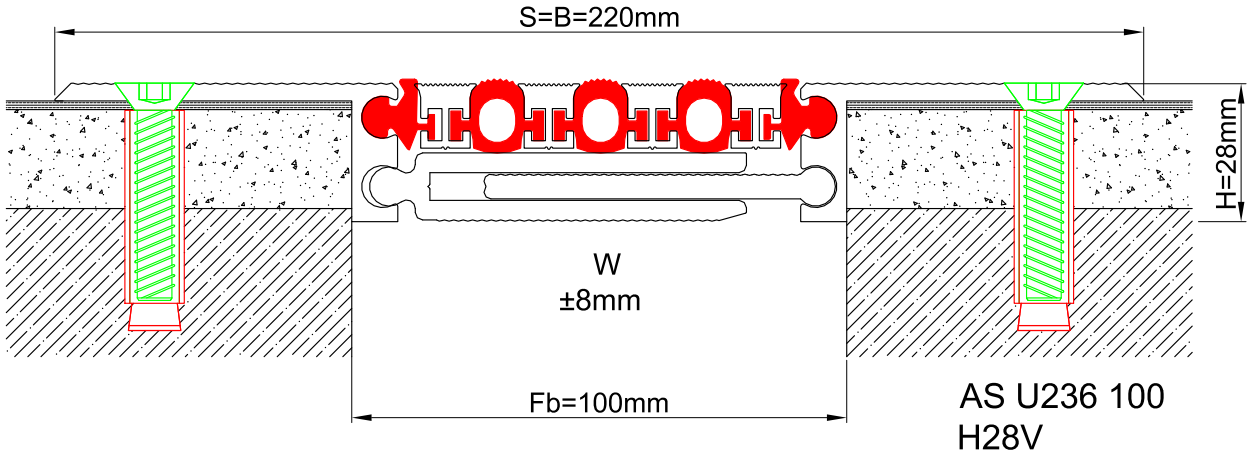

AS U236 surface mounted floor profiles can easily be applied to all types of floors and load bearing capacity is designed for heavy vehicles, cars or pedestrians depending on the gap inquired. Adjustable interlocking profile and gasket configuration makes it available for gaps up to 200 mm and enables to meet displacements in 3 directions. If inquired, AS U236 can be applied with wall type AS U136 and this dual application brings in a decorative aspect. Profiles are delivered factory-assembled.

FLOOR

* Visuals are representative and the profile configuration may differ depending on the characteristics requested.

GASKET COLORS: BLACK, GREY, BEIGE, Custom Colors available.

LOCATION	MODEL	GAP (Fb) mm	HEIGHT (H) MM	OVERALL WIDTH (B) mm	VISIBLE WIDTH (S) mm	MOVEMENT (W) mm	LOAD CAPACITY	STANDARD LENGTH (mt)
Floor to Floor	AS U236-035	35	28	155	155	± 2	70 kN 120 kN	3
	AS U236-060	60	28	180	180	± 4	35 kN 90 kN	3
	AS U236-080	80	28	200	200	± 6	25 kN 50 kN	3
	AS U236-100	100	28	220	220	± 8		3
	AS U236-120	120	28	240	240	± 10		3
	AS U236-160	160	28	280	280	± 16		3
	AS U236-200	200	28	320	320	± 18		3

Note: Please ask for different sizes

Profil No Profile Number	AS U236 100	AS U236 100K
Fb (mm)	100	100
H (mm) yaklaşık approx.	28	28
W± (mm) yaklaşık approx.	±8	±8
Renk Color	Alüminyum: Natürel, Filtiller: Siyah, gri, diğer Aluminum: Natural, Inserts: Black, grey, others	
Malzeme Material	Alüminyum, TPE Termoplastik Elastomer Aluminum, TPE Thermoplastic Elastomer	
Standart Uzunluk Standard Length	3	
Yükleme Kapasitesi Load-Bearing Capacity	