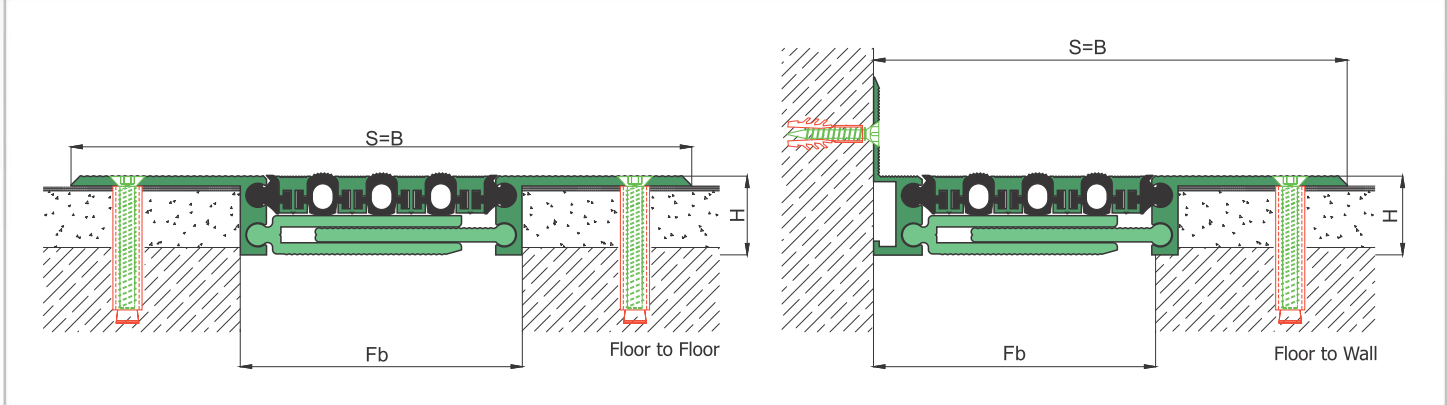

AS U236 surface mounted floor profiles can easily be applied to all types of floors and load bearing capacity is designed for heavy vehicles, cars or pedestrians depending on the gap inquired. Adjustable interlocking profile and gasket configuration makes it available for gaps up to 200 mm and enables to meet displacements in 3 directions. If inquired, AS U236 can be applied with wall type AS U136 and this dual application brings in a decorative aspect. Profiles are delivered factory-assembled.

- Application Areas** : Indoor & Outdoor / Floor
Ideal for : Factories, Warehouses, Car Parks, Shopping Malls, Airports, Residences, Hospitals, Hotels, Public & Commercial Buildings etc.
Material : Mill Finish Aluminum (Anodizing optional), TPE Gasket
Aluminum Alloy : 6063 AA-USA / EN AW 6063
Optional Supplies : Fire Barrier, Waterproof EPDM membrane

FLOOR

* Visuals are representative and the profile configuration may differ depending on the characteristics requested.

GASKET COLORS: BLACK, GREY, BEIGE, Custom Colors available.

LOCATION	MODEL	GAP (Fb) mm	HEIGHT (H) MM	OVERALL WIDTH (B) mm	VISIBLE WIDTH (S) mm	MOVEMENT (W) mm	LOAD CAPACITY	STANDARD LENGTH (mt)
Floor to Floor	AS U236-035	35	28	155	155	± 2	70 kN 120 kN	3
	AS U236-060	60	28	180	180	± 4	35 kN 90 kN	3
	AS U236-080	80	28	200	200	± 6	25 kN 50 kN	3
	AS U236-100	100	28	220	220	± 8		3
	AS U236-120	120	28	240	240	± 10		3
	AS U236-160	160	28	280	280	± 16		3
	AS U236-200	200	28	320	320	± 18		3

Note: Please ask for different sizes

Profil No Profile Number	AS U236 100	AS U236 100K
Fb (mm)	100	100
H (mm) yaklaşık approx.	28	28
W± (mm) yaklaşık approx.	±8	±8
Renk Color	Alüminyum: Natürel, Filtiller: Siyah, gri, diğer Aluminum: Natural, Inserts: Black, grey, others	
Malzeme Material	Alüminyum, TPE Termoplastik Elastomer Aluminum, TPE Thermoplastic Elastomer	
Standart Uzunluk Standard Length	3	
Yükleme Kapasitesi Load-Bearing Capacity	